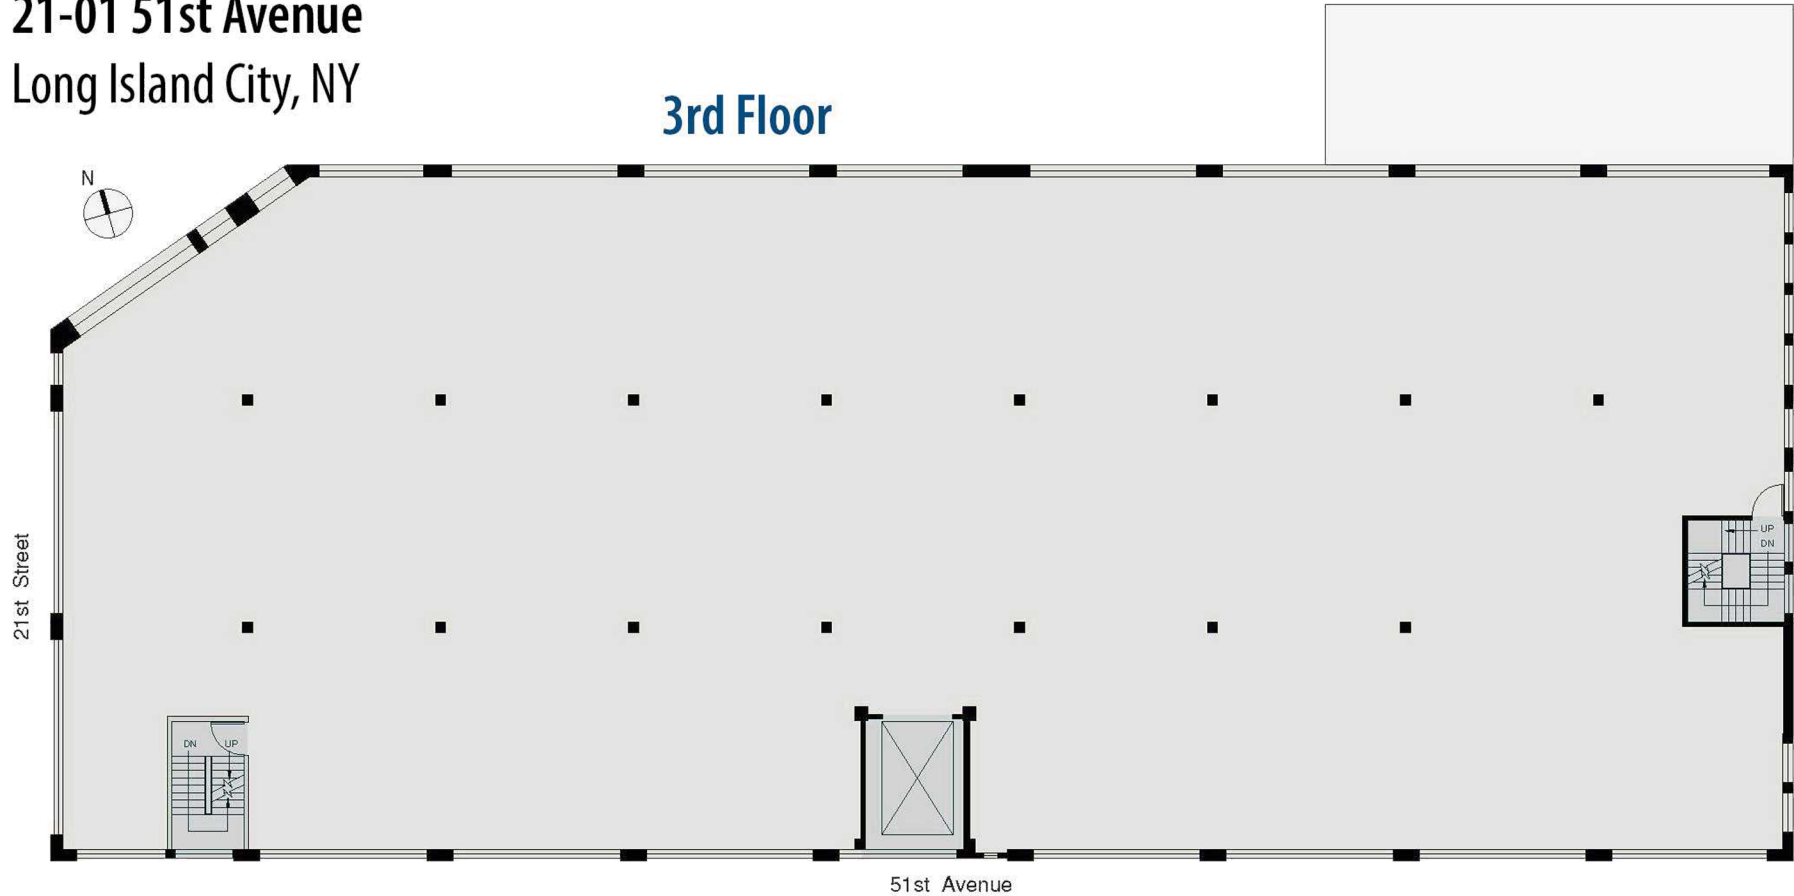

21-01 51st Avenue
Long Island City, NY

3rd Floor

Size: 20,770 RSF | Ceiling Height: 13'